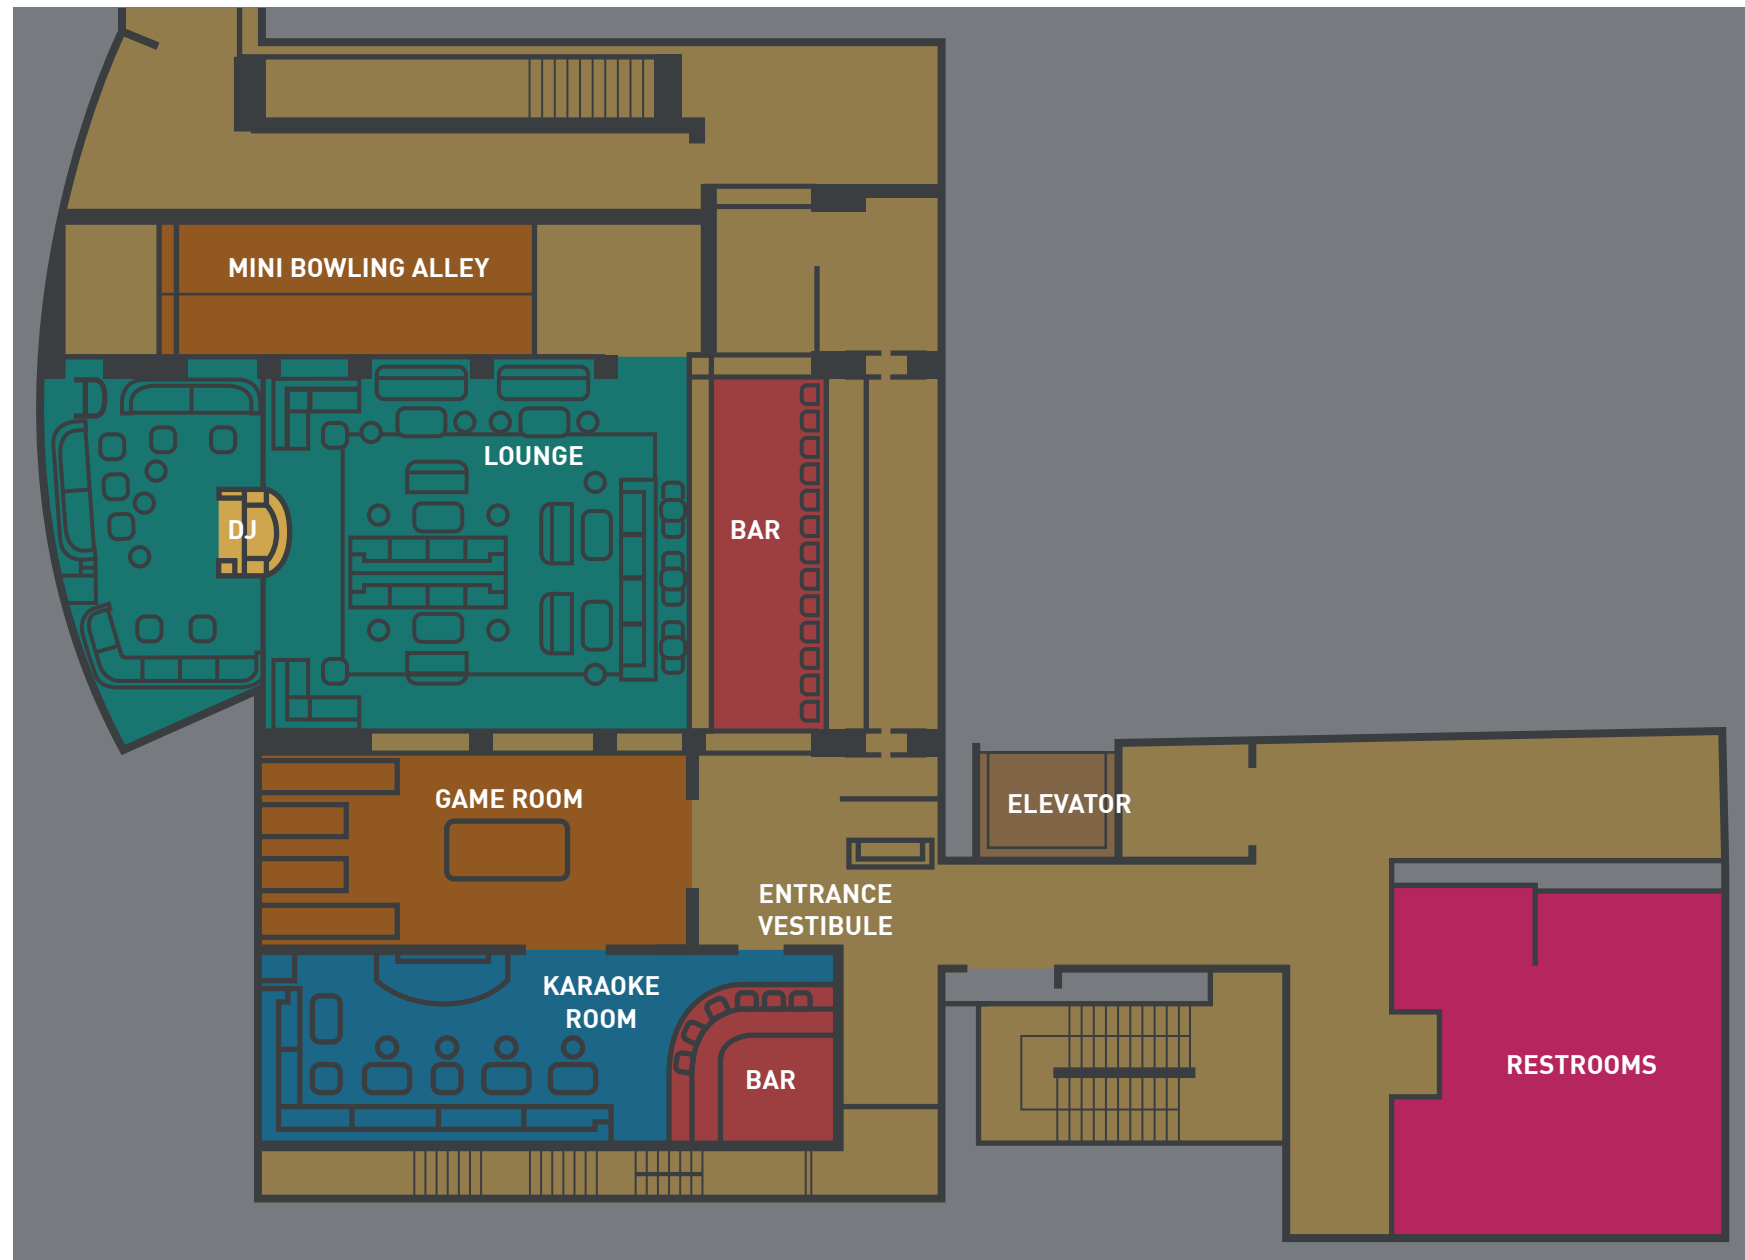

# AVENUE

SINGAPORE

Avenue is an upscale lounge mashed up with the fun of various games. It is the hidden gem of the TAO Group's newest entertainment complex at the Marina Bay Sands resort - located at the lower level, just below Marquee. Guests can partake in sophisticated cocktail culture in one of the three areas of the venue.

## LOUNGE CONCEPT (B3)

### SPECIFICATIONS

- Overall Square Meters: 372 Sqm
- Overall Capacity: 234 People
- Overall Seated Capacity: 124 People
- Lounge: 84 People
- Bar: 9 People
- Karaoke: 31 People

### HIGHLIGHTS

- Mini bowling alley with two lanes
- Central DJ booth surrounded by lounge seating
- Two full-service bars featuring premium mixology
- Game room featuring a pool table, two skee-ball and two pinball machines
- Private Karaoke Room with whiskey display
- 10 LED TV screens