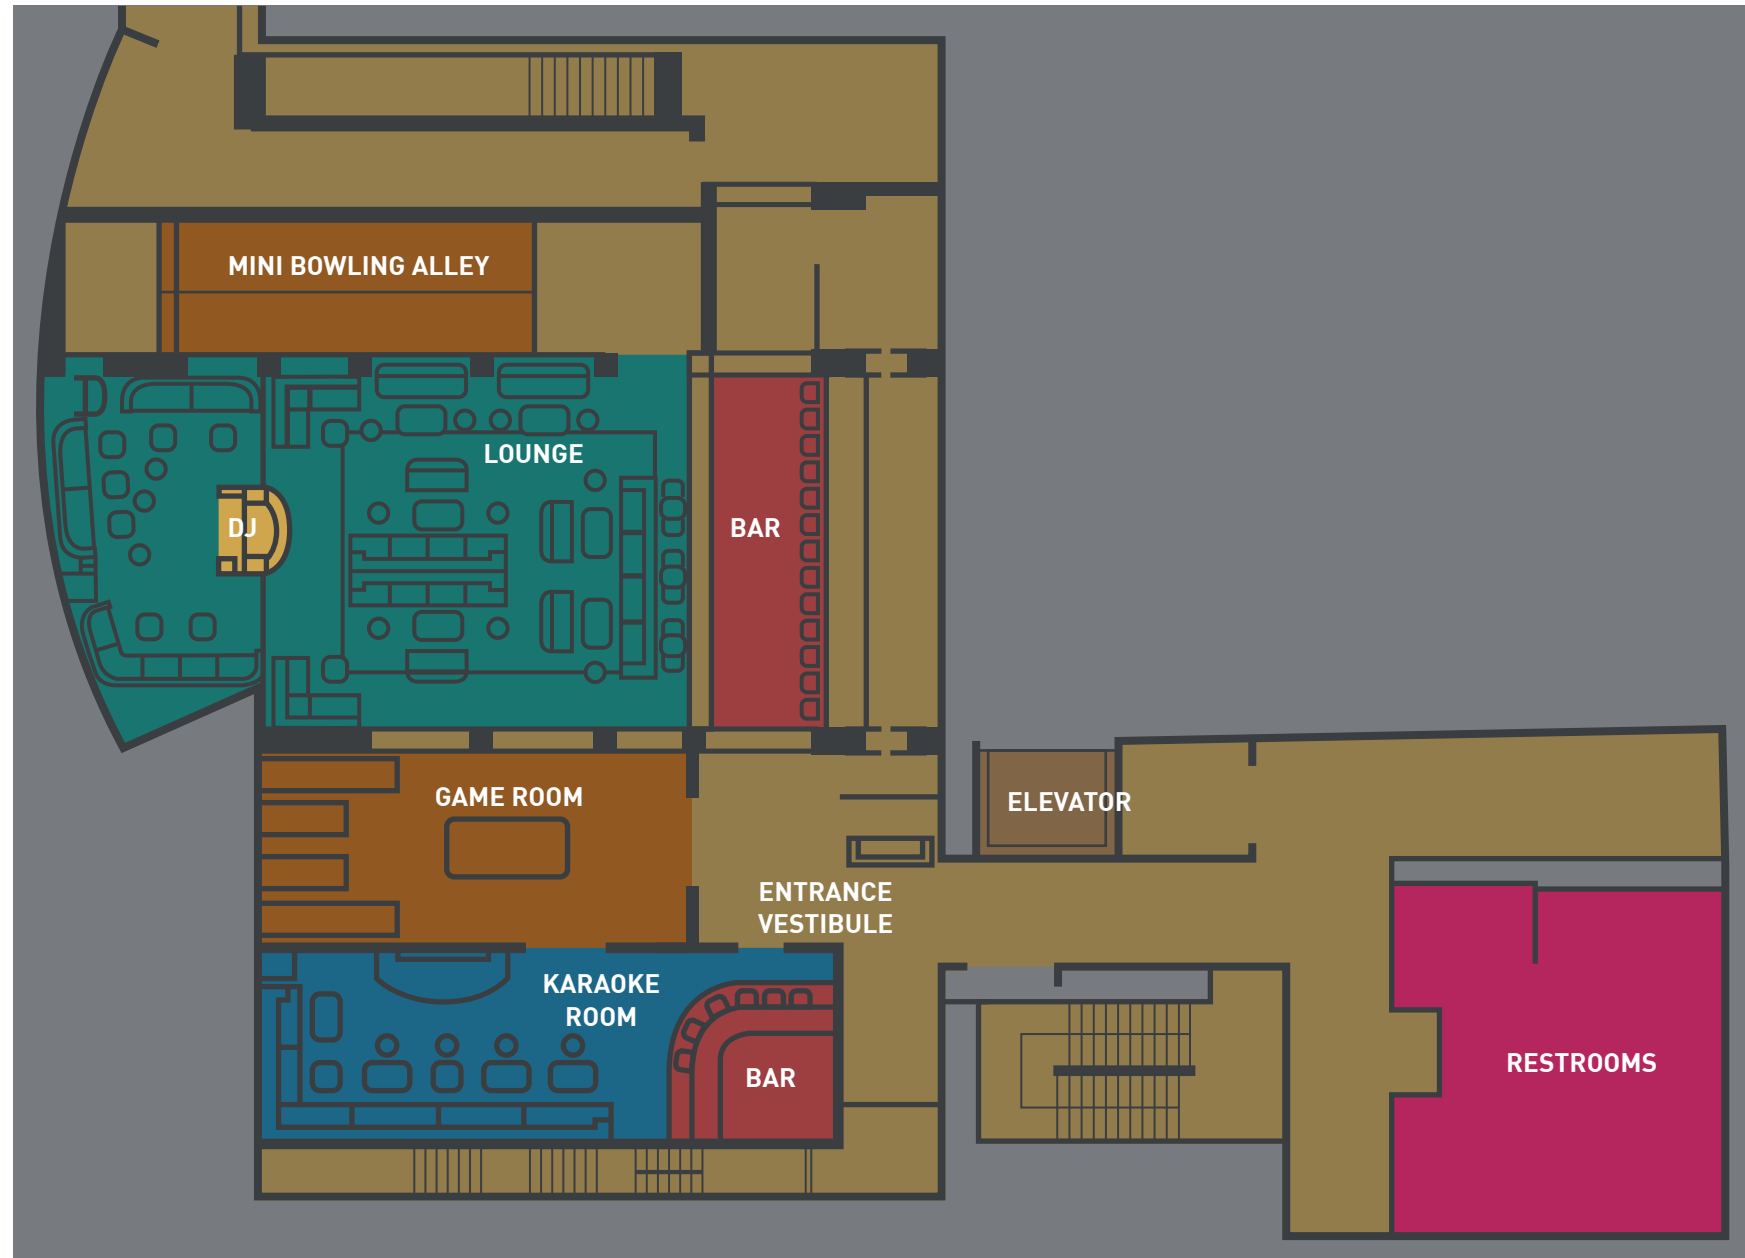

# AVENUE

SINGAPORE

Avenue is an upscale lounge mashed up with the fun of various games. It is the hidden gem of the TAO Group's newest entertainment complex at the Marina Bay Sands resort - located at the lower level, just below Marquee. Guests can partake in sophisticated cocktail culture in one of the three areas of the venue.

## LOUNGE CONCEPT (B3)

### SPECIFICATIONS

- Overall Square Meters: 372 Sqm
- Overall Capacity: 234 People
- Overall Seated Capacity: 124 People
- Lounge: 84 People
- Bar: 9 People
- Karaoke: 31 People

### HIGHLIGHTS

- Mini bowling alley with two lanes
- Central DJ booth surrounded by lounge seating
- Two full-service bars featuring premium mixology
- Game room featuring a pool table, two skee-ball and two pinball machines
- Private Karaoke Room with whiskey display
- 10 LED TV screens